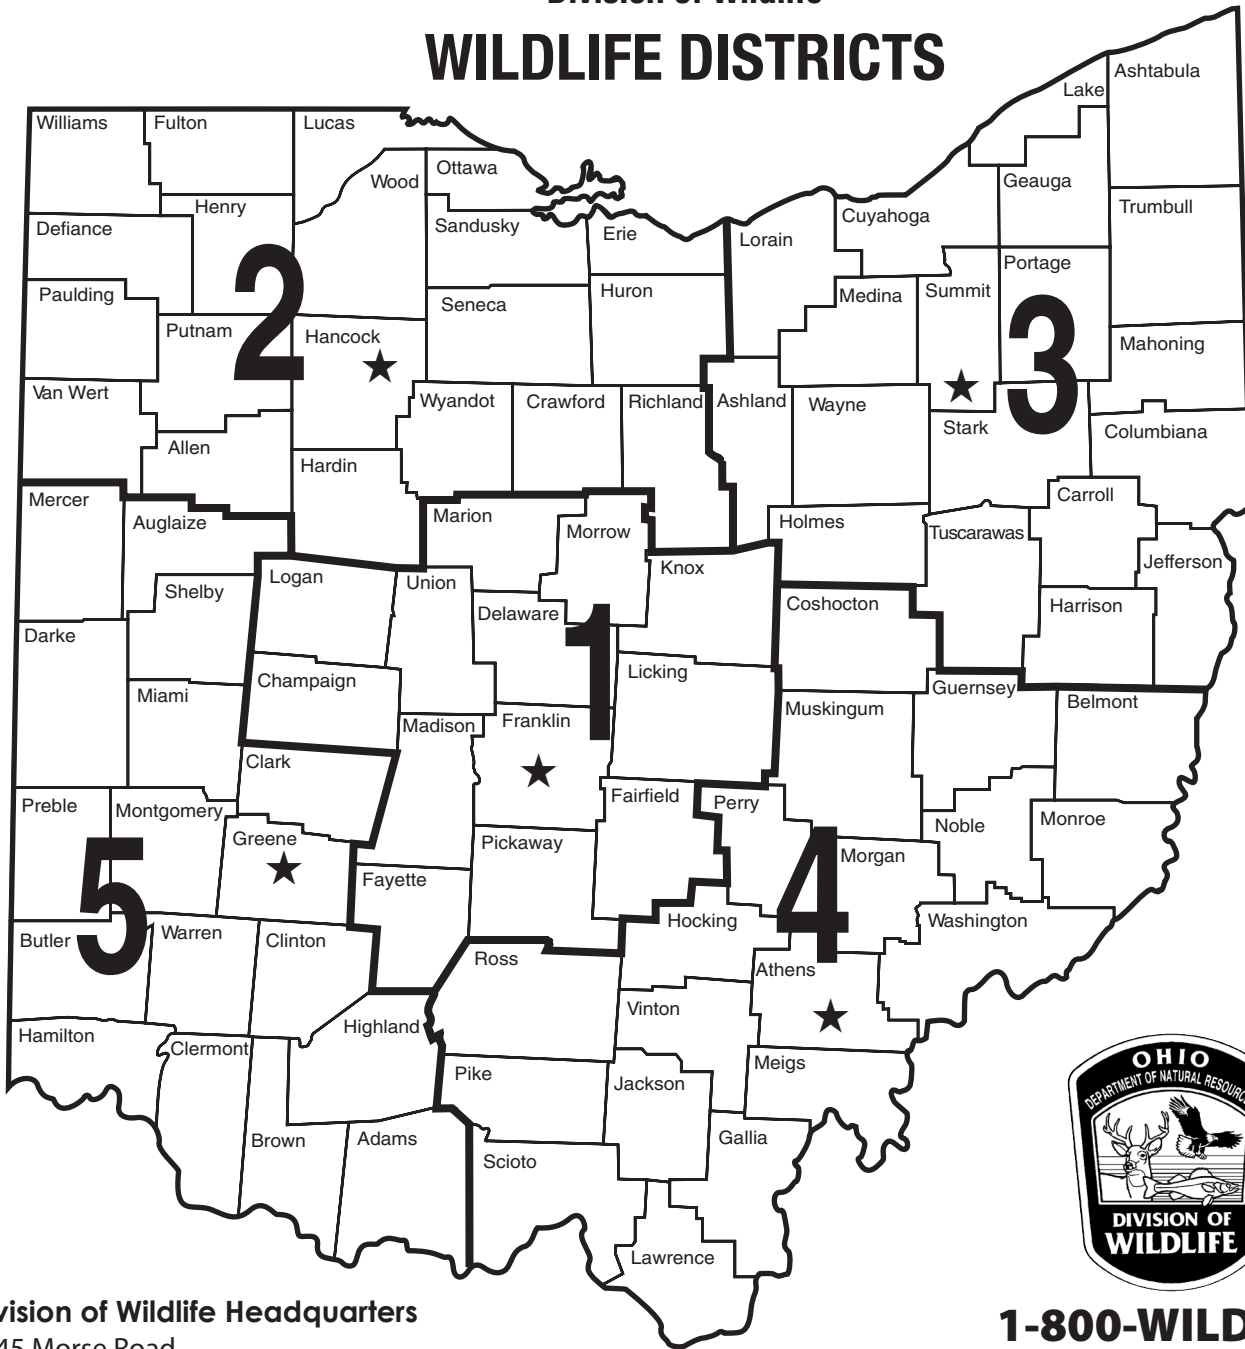

WILDLIFE DISTRICTS

Division of Wildlife Headquarters

2045 Morse Road
Columbus 43229-6693
(614) 265-6300 (Voice)
1-800-750-0750 (Ohio Relay-TTY)
1-800-WILDLIFE (1-800-945-3543)

Wildlife District One

1500 Dublin Road
Columbus 43215
(614) 644-3925

Wildlife District Two

952 Lima Avenue
Findlay 45840
(419) 424-5000

Wildlife District Three

912 Portage Lakes Drive
Akron 44319
(330) 644-2293

Wildlife District Four

360 E. State Street
Athens 45701
(740) 589-9930

Wildlife District Five

1076 Old Springfield Pike
Xenia 45385
(937) 372-9261

1-800-WILDLIFE
wildohio.com

Fairport Fisheries Unit

1190 High Street
Fairport Harbor 44077
(440) 352-4199

Sandusky Fisheries & Enforcement Units