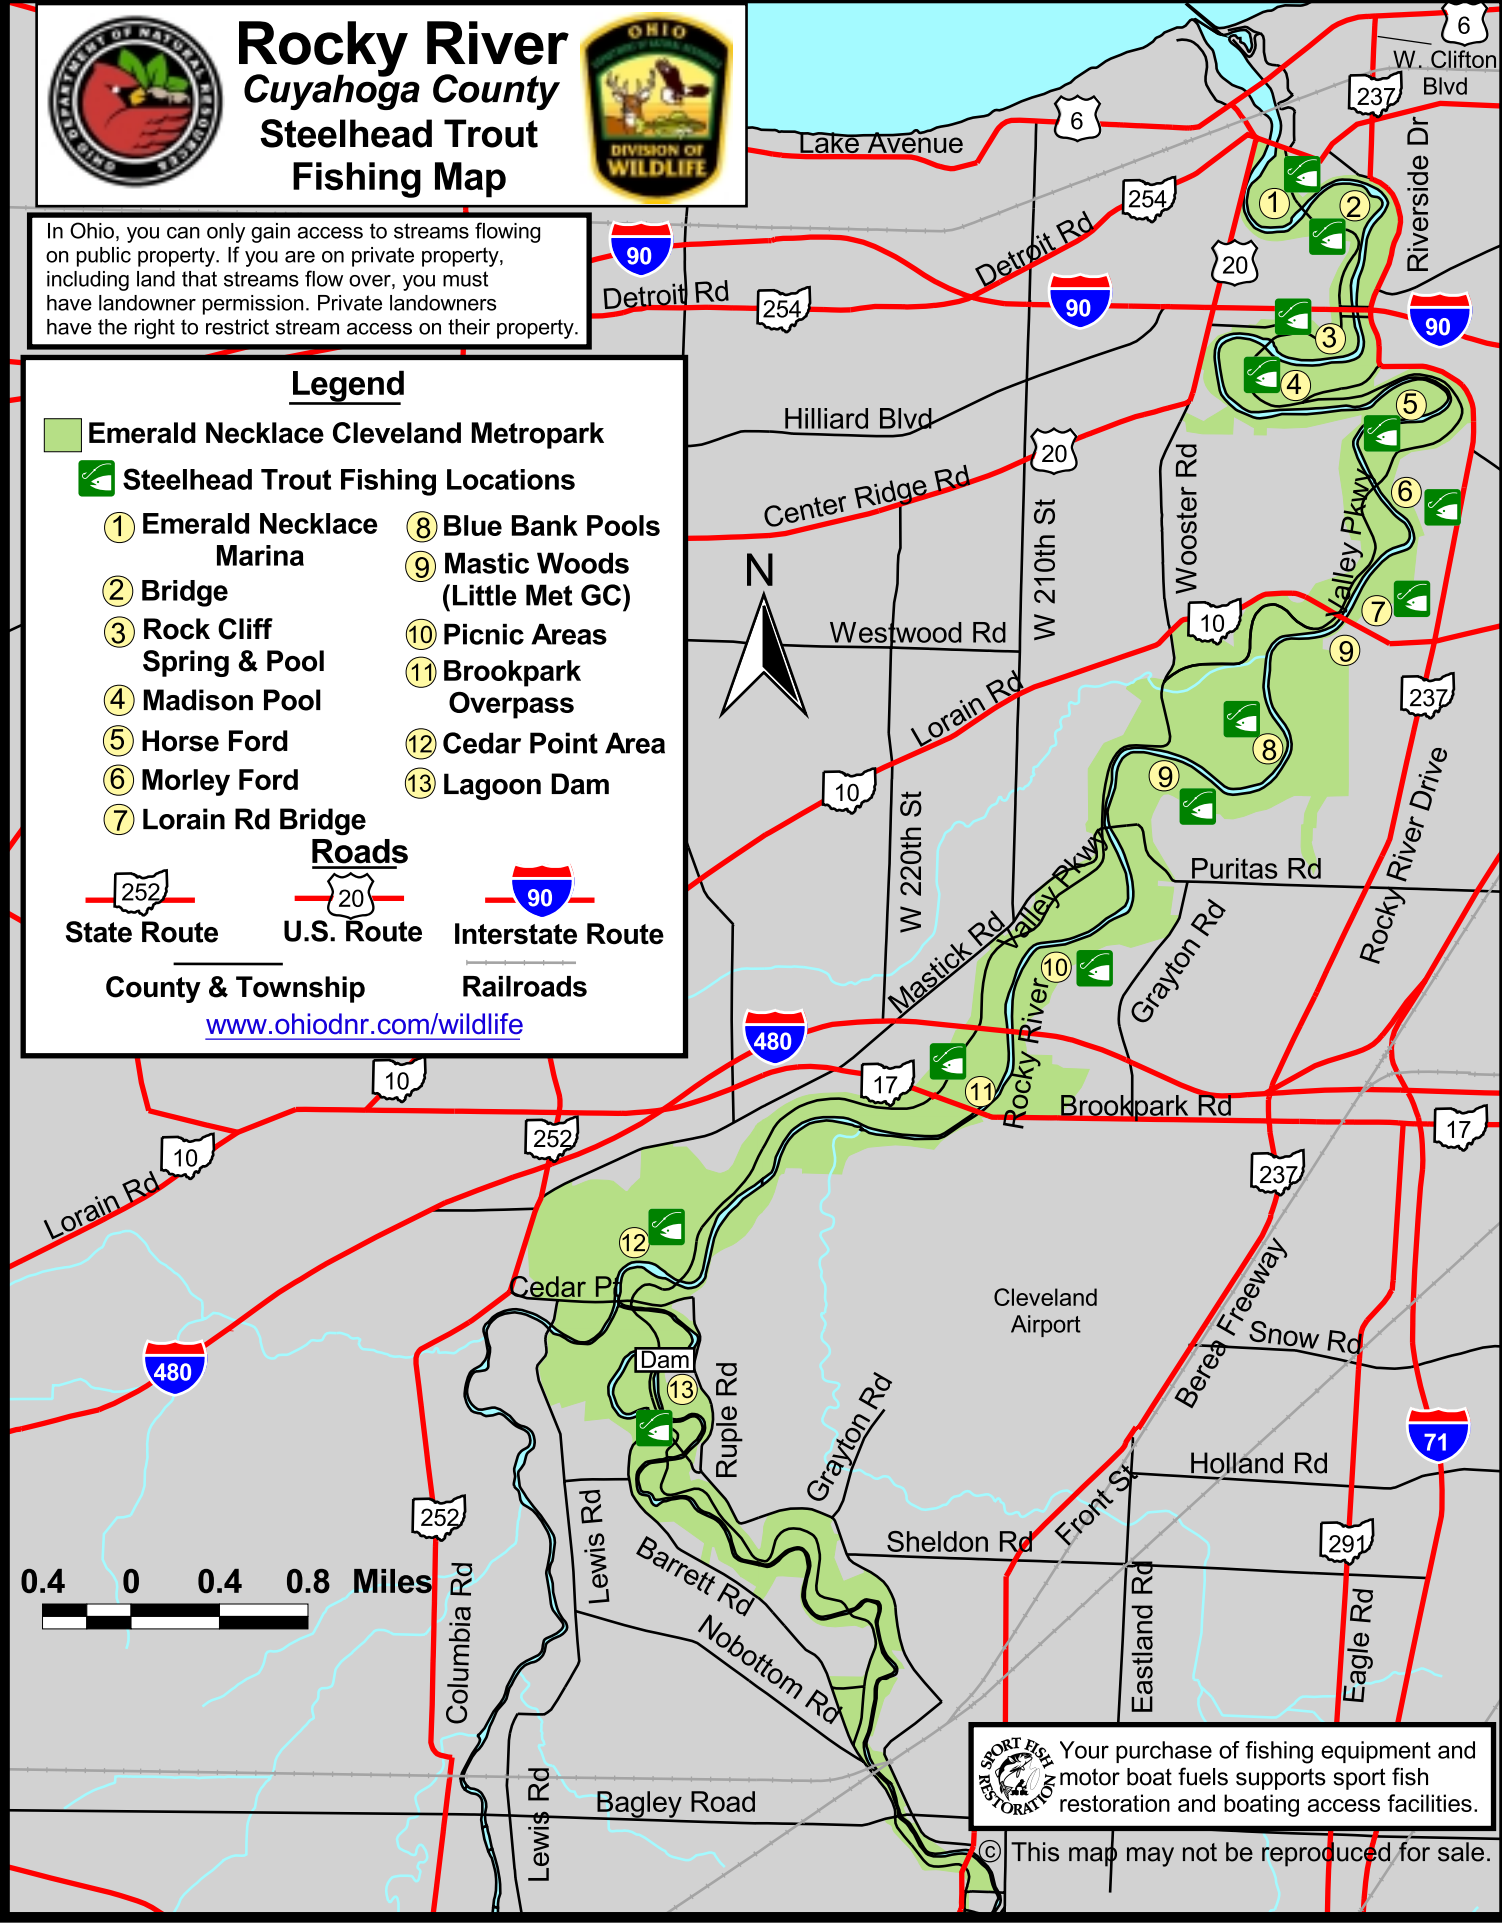

# Rocky River Cuyahoga County Steelhead Trout Fishing Map

In Ohio, you can only gain access to streams flowing on public property. If you are on private property, including land that streams flow over, you must have landowner permission. Private landowners have the right to restrict stream access on their property.

## Legend

- Emerald Necklace Cleveland Metropark
- Steelhead Trout Fishing Locations
- ① Emerald Necklace Marina
- ② Bridge
- ③ Rock Cliff Spring & Pool
- ④ Madison Pool
- ⑤ Horse Ford
- ⑥ Morley Ford
- ⑦ Lorain Rd Bridge
- ⑧ Blue Bank Pools
- ⑨ Mastic Woods (Little Met GC)
- ⑩ Picnic Areas
- ⑪ Brookpark Overpass
- ⑫ Cedar Point Area
- ⑬ Lagoon Dam

## Roads

- State Route
- U.S. Route
- Interstate Route

County & Township      Railroads

[www.ohiodnr.com/wildlife](http://www.ohiodnr.com/wildlife)

Your purchase of fishing equipment and motor boat fuels supports sport fish restoration and boating access facilities.

# Rocky River Steelhead Trout Fishing Map