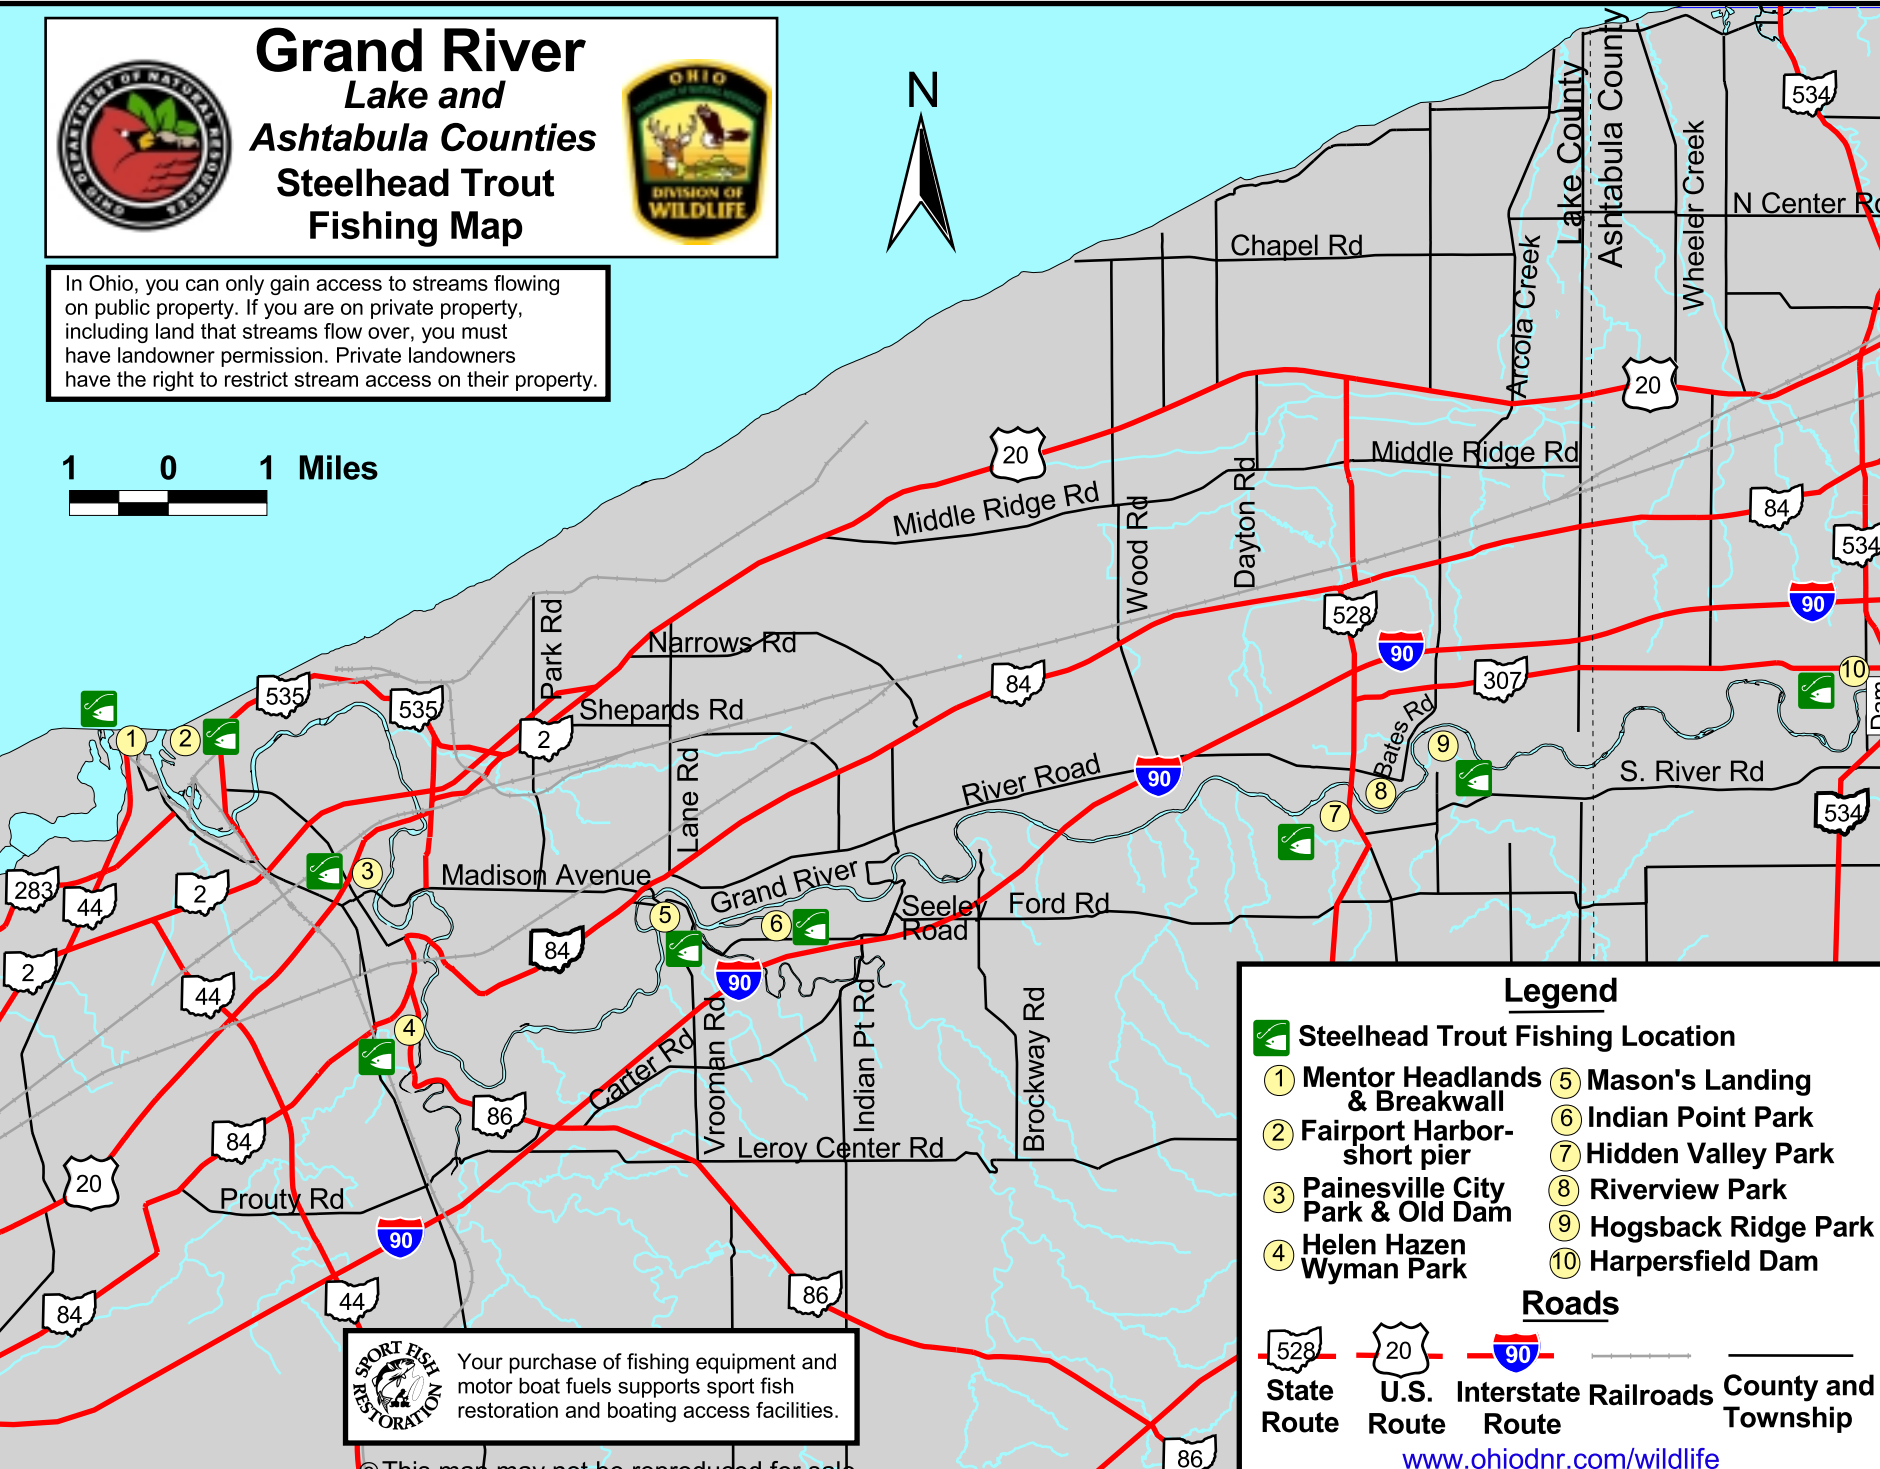

Grand River Lake and Ashtabula Counties Steelhead Trout Fishing Map

In Ohio, you can only gain access to streams flowing on public property. If you are on private property, including land that streams flow over, you must have landowner permission. Private landowners have the right to restrict stream access on their property.

Legend

- Steelhead Trout Fishing Location
- ① Mentor Headlands & Breakwall
- ② Fairport Harbor-short pier
- ③ Painesville City Park & Old Dam
- ④ Helen Hazen Wyman Park
- ⑤ Mason's Landing
- ⑥ Indian Point Park
- ⑦ Hidden Valley Park
- ⑧ Riverview Park
- ⑨ Hogsback Ridge Park
- ⑩ Harpersfield Dam

Roads

- State Route
- U.S. Route
- Interstate Route
- Railroads
- County and Township

www.ohiodnr.com/wildlife

Your purchase of fishing equipment and motor boat fuels supports sport fish restoration and boating access facilities.

© This map may not be reproduced for sale.

Grand River Steelhead Trout Fishing Map