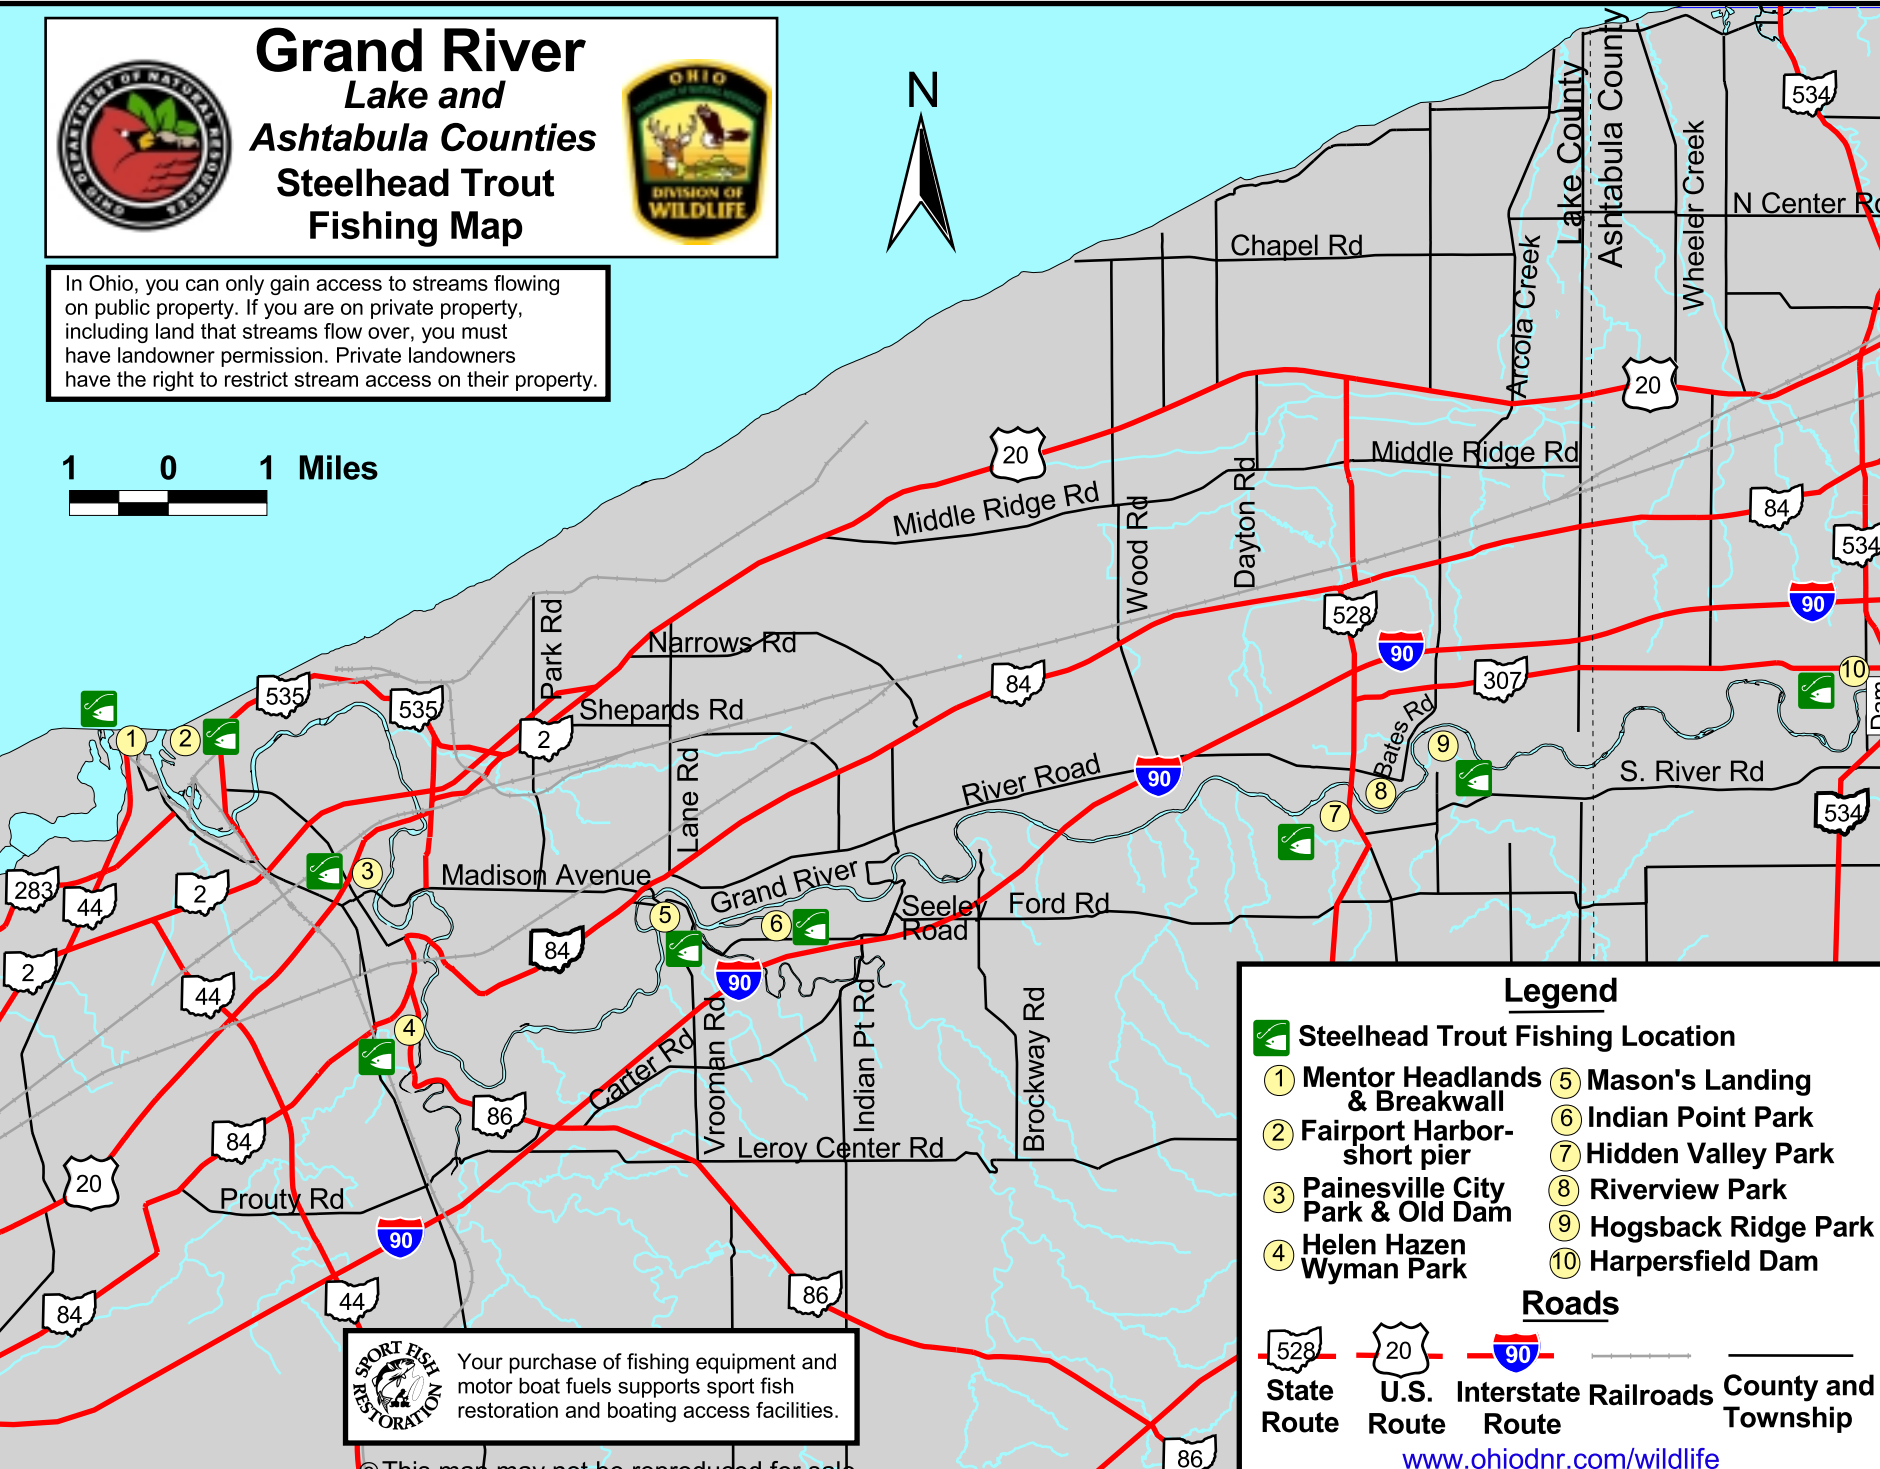

# Grand River Lake and Ashtabula Counties Steelhead Trout Fishing Map

In Ohio, you can only gain access to streams flowing on public property. If you are on private property, including land that streams flow over, you must have landowner permission. Private landowners have the right to restrict stream access on their property.

 Your purchase of fishing equipment and motor boat fuels supports sport fish restoration and boating access facilities.

© This map may not be reproduced for sale.

**Legend**

Steelhead Trout Fishing Location	Mason's Landing
Mentor Headlands & Breakwall	Indian Point Park
Fairport Harbor-short pier	Hidden Valley Park
Painesville City Park & Old Dam	Riverview Park
Helen Hazen Wyman Park	Hogsback Ridge Park
	Harpersfield Dam

**Roads**

State Route	U.S. Route	Interstate Route	Railroads	County and Township
-------------	------------	------------------	-----------	---------------------

[www.ohiodnr.com/wildlife](http://www.ohiodnr.com/wildlife)

**Grand River Steelhead Trout Fishing Map**