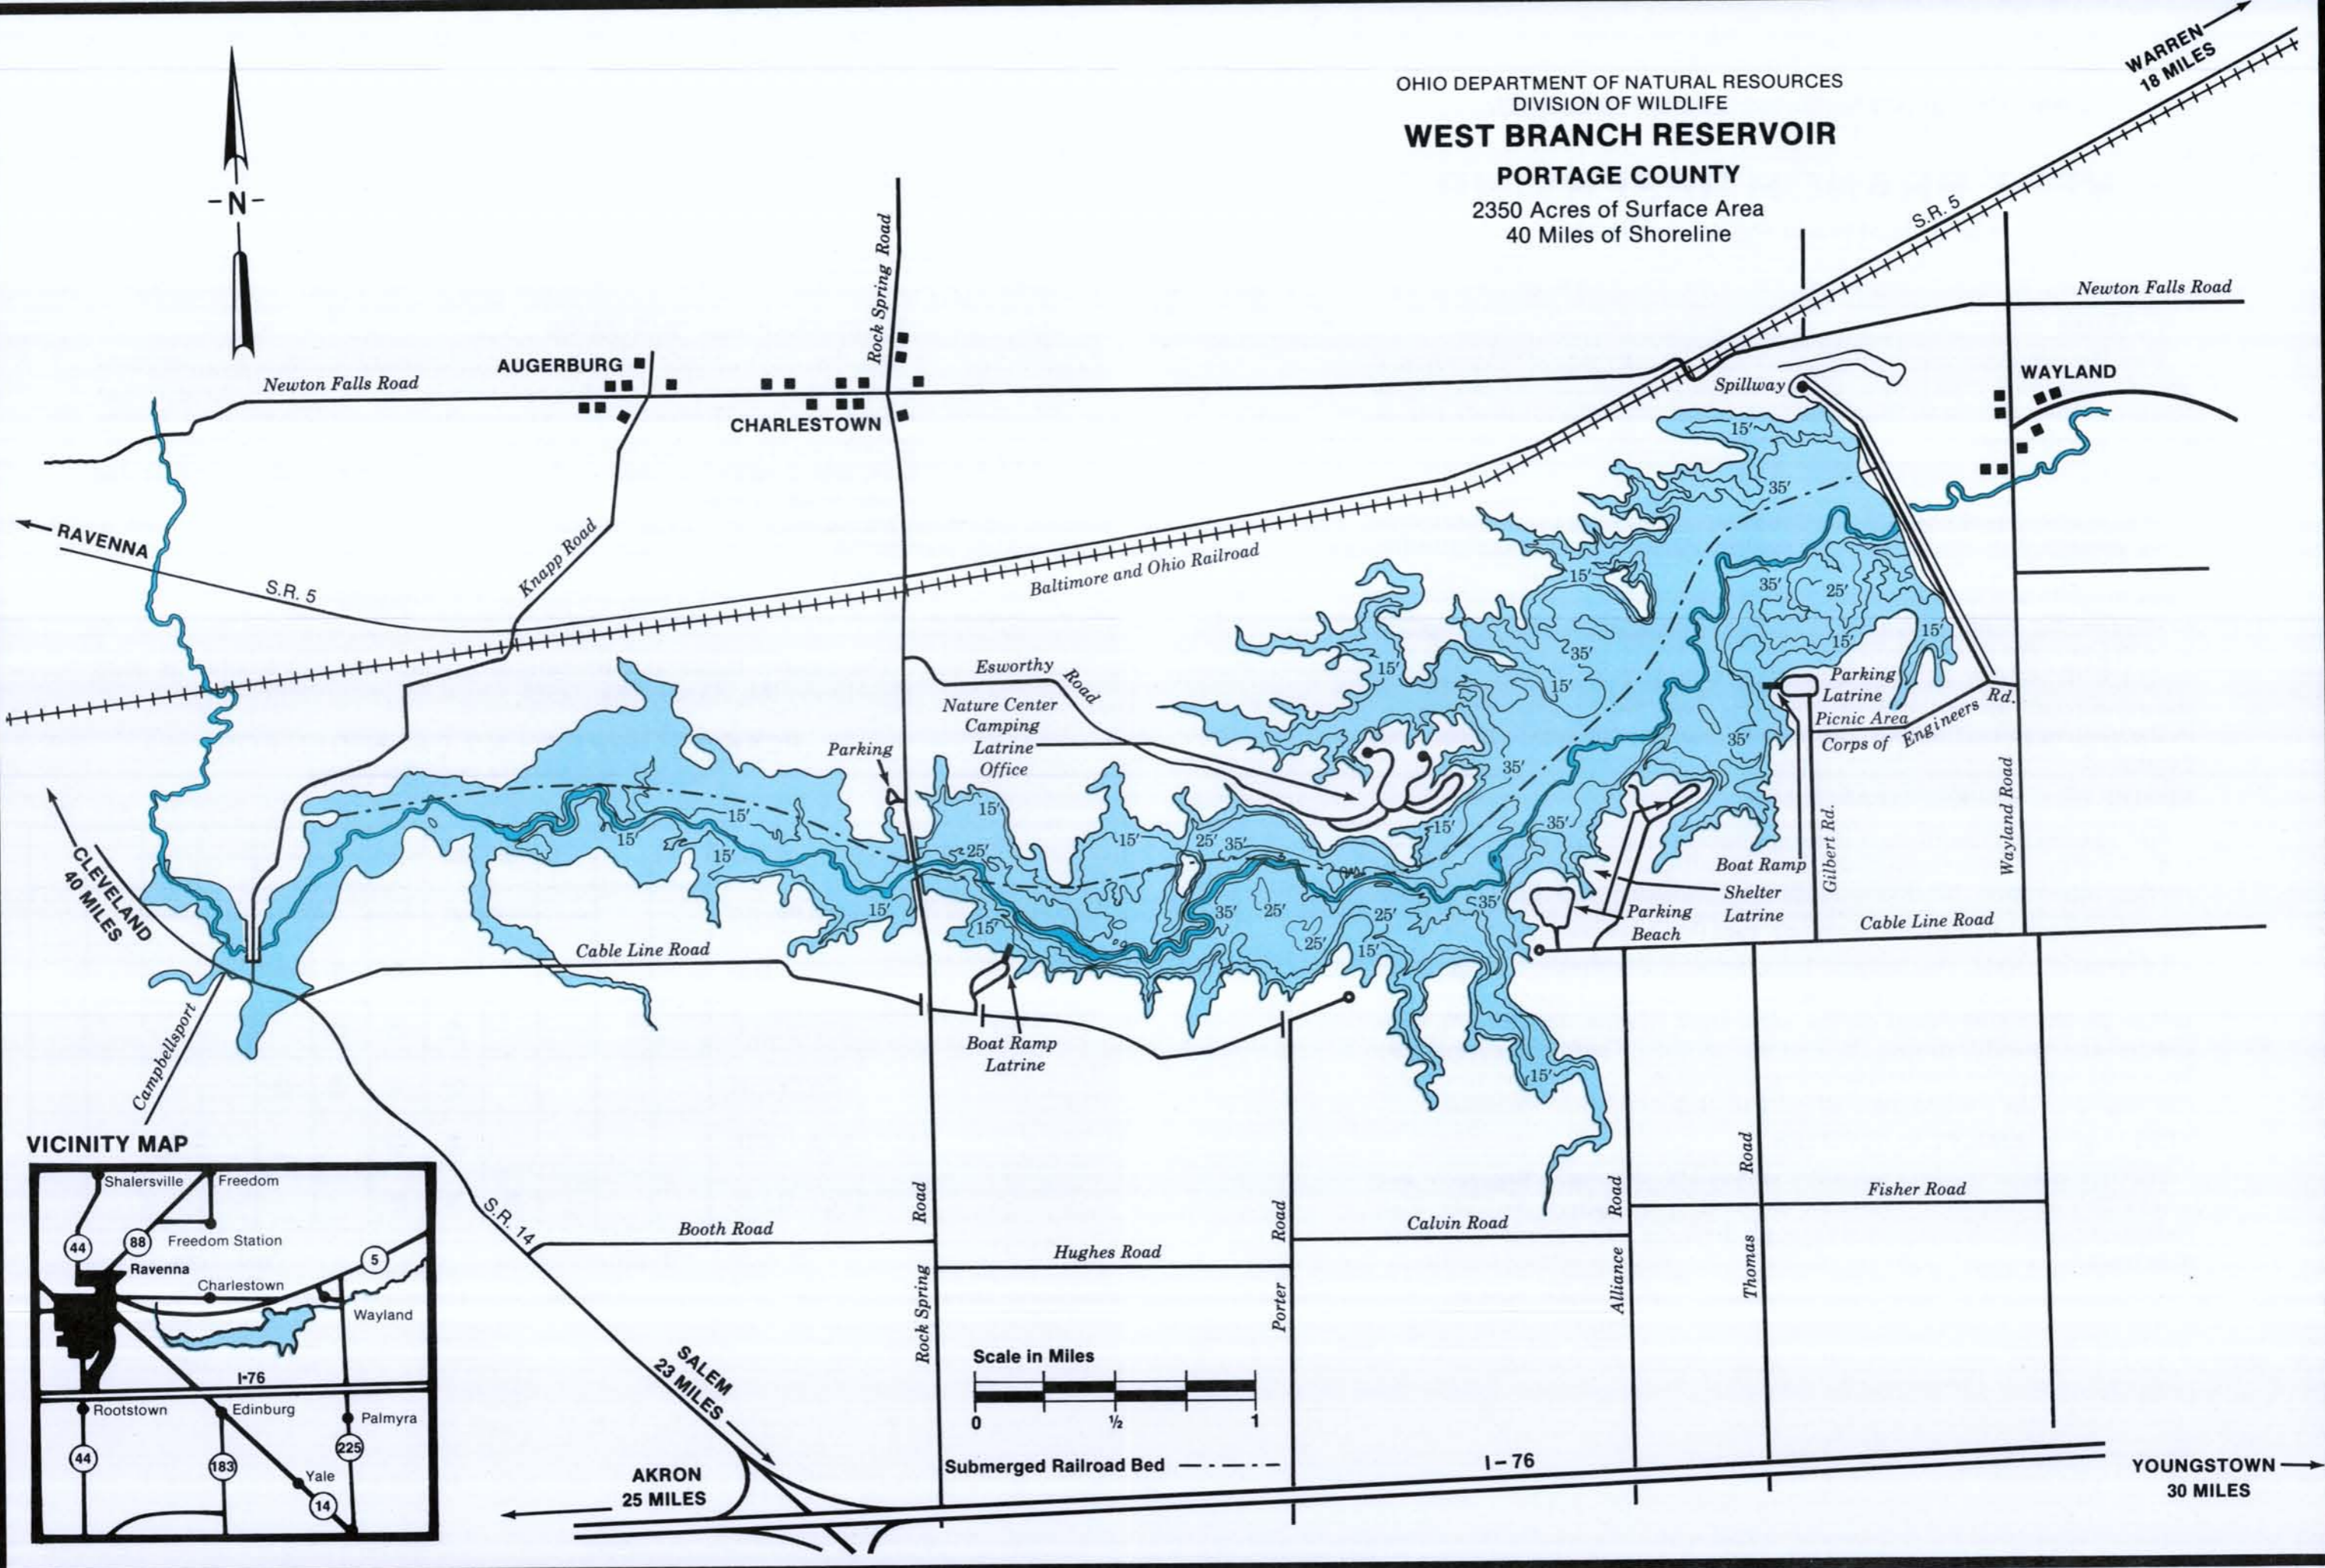

OHIO DEPARTMENT OF NATURAL RESOURCES  
DIVISION OF WILDLIFE

# WEST BRANCH RESERVOIR

PORTAGE COUNTY

2350 Acres of Surface Area  
40 Miles of Shoreline

### VICINITY MAP